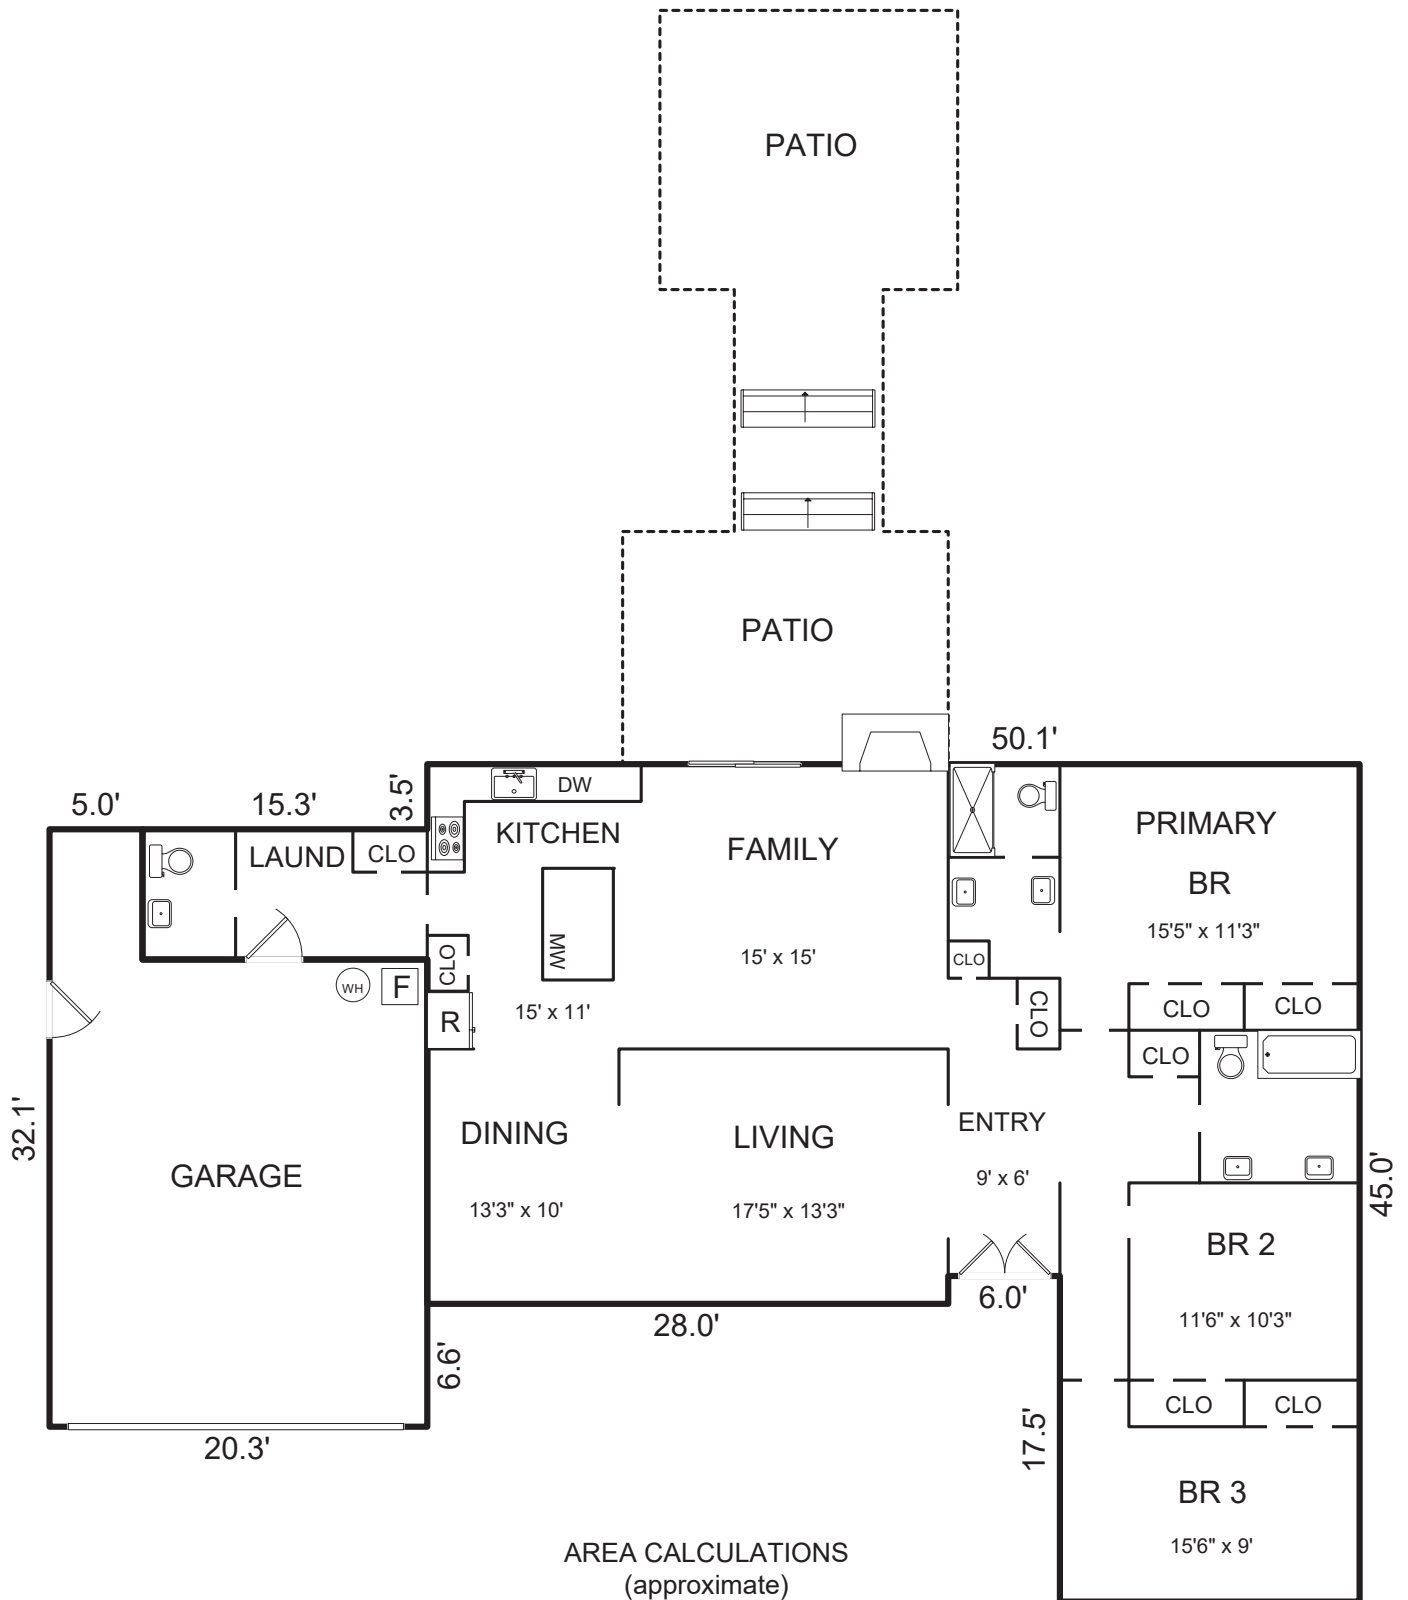

# 4083 LOS ALTOS DRIVE, PEBBLE BEACH, CA 93953

**AREA CALCULATIONS**  
(approximate)

First Floor: 1,809sf  
 Net Livable Area: 1,809sf

Garage: 545  
 Patio: 563